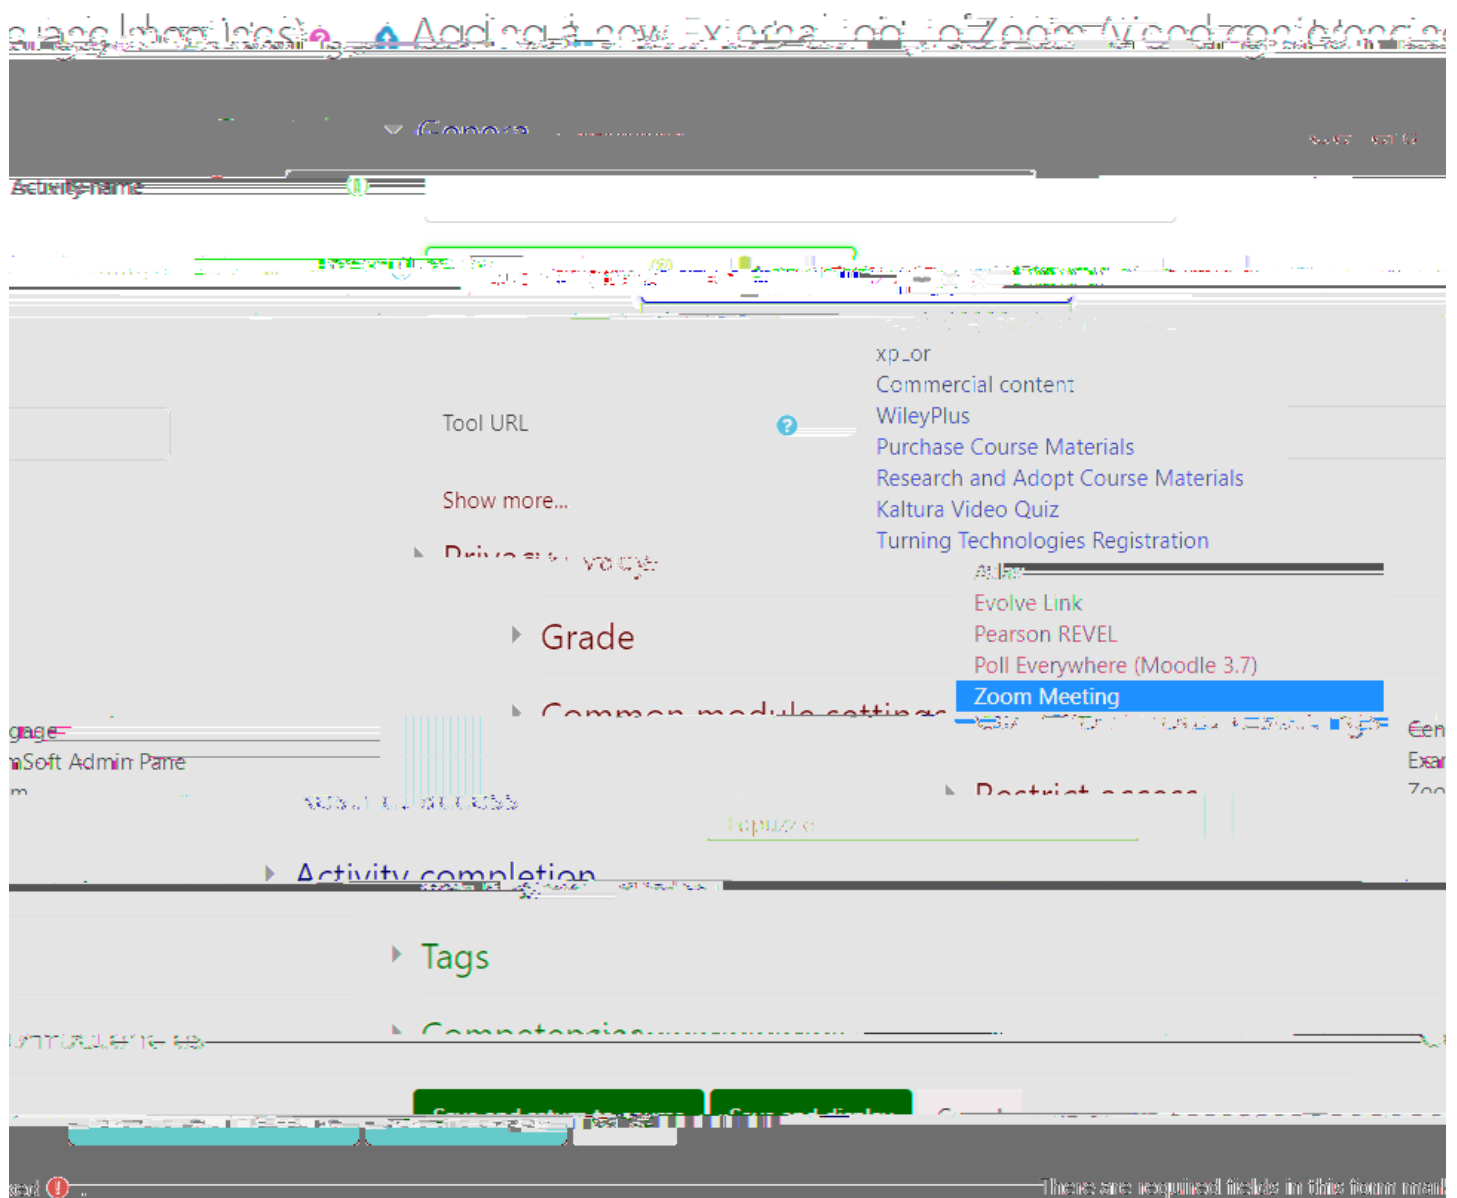

How to Add the Zoom 0 H H W L Q J External Module

1 2 7 () 2 5 , 1 6 7 \$ 1 7 0 ((7 , 1 * \$ 2 1 / <

4. On the next page, add an activity name and select Zoom 0 H H W from the preconfigured tool drop down menu.

5. Click Save and return to course.